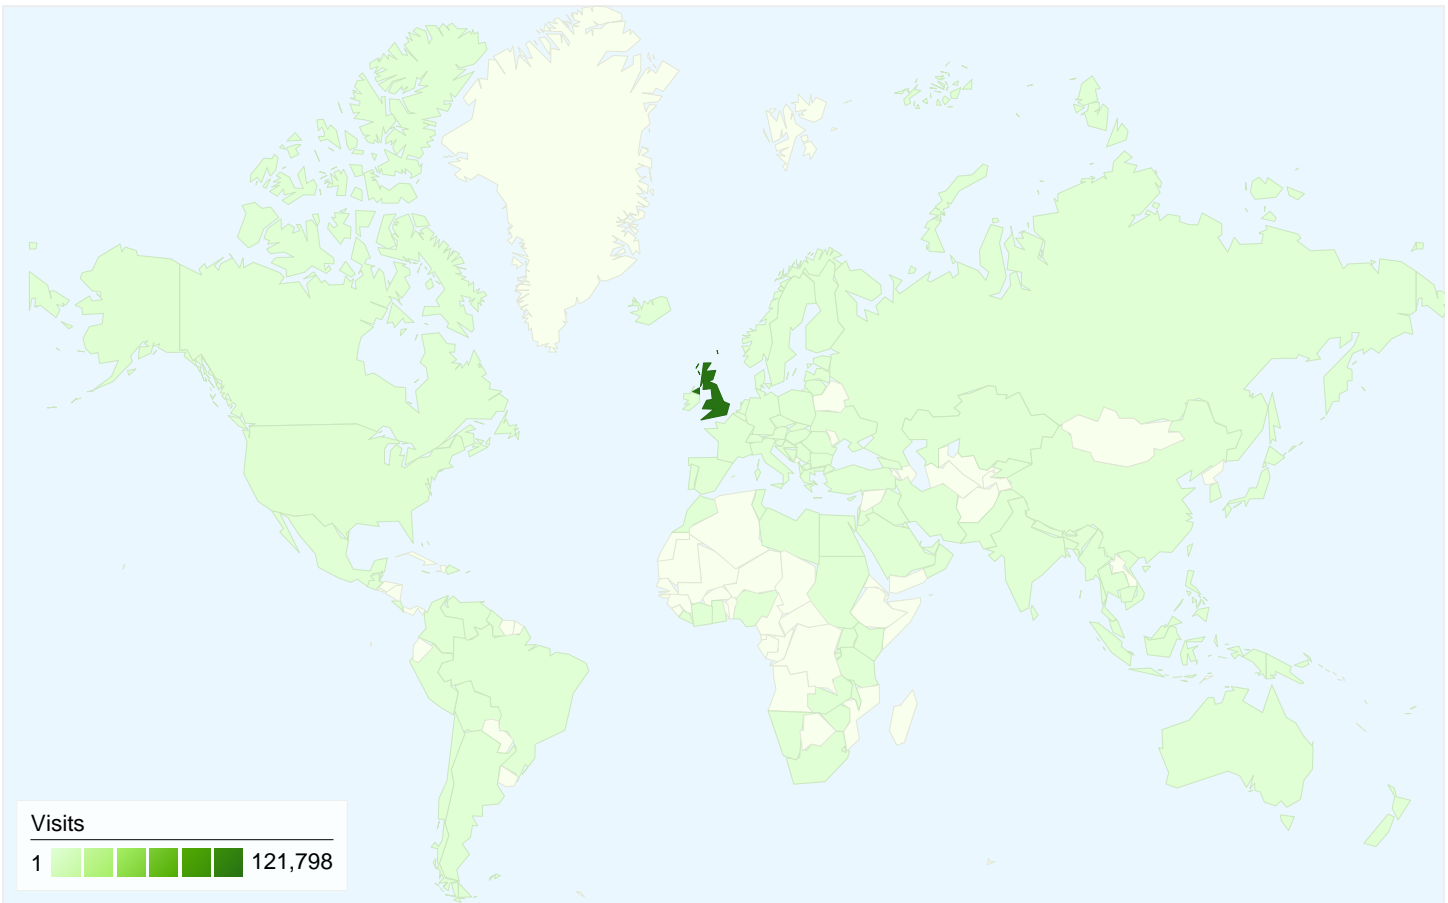

- **Search Engines**
95,546.00 (76.06%)
- **Direct Traffic**
23,938.00 (19.06%)
- **Referring Sites**
6,128.00 (4.88%)
- **Other**
2 (> 0.00%)

Map Overlay

Visitors Overview

Visitors
67,645

Content Overview

All traffic sources sent a total of 125,614 visits

- **Search Engines**
95,546.00 (76.06%)
- **Direct Traffic**
23,938.00 (19.06%)
- **Referring Sites**
6,128.00 (4.88%)
- **Other**
2 (> 0.00%)

Top Traffic Sources

67,645 people visited this site

 **125,614 Visits**

 **67,645 Absolute Unique Visitors**

 **799,823 Pageviews**

 **6.37 Average Pageviews**

 **00:04:19 Time on Site**

 **38.55% Bounce Rate**

 **53.55% New Visits**

125,614 visits came from 136 countries/territories

Site Usage						
Visits	Pages/Visit	Avg. Time on Site	% New Visits	Bounce Rate		
125,614 % of Site Total: 100.00%	6.37 Site Avg: 6.37 (0.00%)	00:04:19 Site Avg: 00:04:19 (0.00%)	53.60% Site Avg: 53.55% (0.10%)	38.55% Site Avg: 38.55% (0.00%)		
Country/Territory	Visits	Pages/Visit	Avg. Time on Site	% New Visits	Bounce Rate	
United Kingdom	121,798	6.44	00:04:21	52.80%	38.06%	
United States	717	2.56	00:03:19	94.70%	61.65%	
(not set)	503	6.67	00:04:59	41.75%	29.42%	
Ireland	266	3.08	00:02:04	90.23%	68.42%	
Germany	193	6.08	00:04:05	75.65%	41.97%	
Canada	175	2.18	00:01:18	90.86%	69.71%	
Australia	165	2.91	00:02:11	82.42%	61.21%	
United Arab Emirates	144	4.06	00:03:26	83.33%	43.75%	
India	89	3.82	00:04:32	85.39%	51.69%	