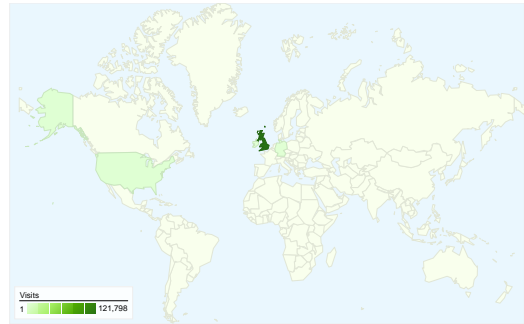

Site Usage

125,614 Visits

38.55% Bounce Rate

799,823 Pageviews

00:04:19 Avg. Time on Site

6.37 Pages/Visit

53.55% % New Visits

Traffic Sources Overview

- **Search Engines**
95,546.00 (76.06%)
- **Direct Traffic**
23,938.00 (19.06%)
- **Referring Sites**
6,128.00 (4.88%)
- **Other**
2 (> 0.00%)

Map Overlay

Visitors Overview

Visitors
67,645

Content Overview

All traffic sources sent a total of 125,614 visits

- **Search Engines**
95,546.00 (76.06%)
- **Direct Traffic**
23,938.00 (19.06%)
- **Referring Sites**
6,128.00 (4.88%)
- **Other**
2 (> 0.00%)

Top Traffic Sources

125,614 visits came from 136 countries/territories

Site Usage						
Visits	Pages/Visit	Avg. Time on Site	% New Visits	Bounce Rate		
125,614 % of Site Total: 100.00%	6.37 Site Avg: 6.37 (0.00%)	00:04:19 Site Avg: 00:04:19 (0.00%)	53.60% Site Avg: 53.55% (0.10%)	38.55% Site Avg: 38.55% (0.00%)		
Country/Territory	Visits	Pages/Visit	Avg. Time on Site	% New Visits	Bounce Rate	
United Kingdom	121,798	6.44	00:04:21	52.80%	38.06%	
United States	717	2.56	00:03:19	94.70%	61.65%	
(not set)	503	6.67	00:04:59	41.75%	29.42%	
Ireland	266	3.08	00:02:04	90.23%	68.42%	
Germany	193	6.08	00:04:05	75.65%	41.97%	
Canada	175	2.18	00:01:18	90.86%	69.71%	
Australia	165	2.91	00:02:11	82.42%	61.21%	
United Arab Emirates	144	4.06	00:03:26	83.33%	43.75%	
India	89	3.82	00:04:32	85.39%	51.69%	