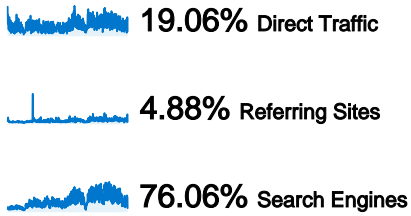

Site Usage

125,614 Visits

38.55% Bounce Rate

799,823 Pageviews

00:04:19 Avg. Time on Site

6.37 Pages/Visit

53.55% % New Visits

Traffic Sources Overview

- **Search Engines**
95,546.00 (76.06%)
- **Direct Traffic**
23,938.00 (19.06%)
- **Referring Sites**
6,128.00 (4.88%)
- **Other**
2 (> 0.00%)

Map Overlay

Visitors Overview

Visitors
67,645

Content Overview

All traffic sources sent a total of 125,614 visits

- **Search Engines**
95,546.00 (76.06%)
- **Direct Traffic**
23,938.00 (19.06%)
- **Referring Sites**
6,128.00 (4.88%)
- **Other**
2 (> 0.00%)

Top Traffic Sources

125,614 visits came from 136 countries/territories

Site Usage						
Visits	Pages/Visit	Avg. Time on Site	% New Visits	Bounce Rate		
125,614 % of Site Total: 100.00%	6.37 Site Avg: 6.37 (0.00%)	00:04:19 Site Avg: 00:04:19 (0.00%)	53.60% Site Avg: 53.55% (0.10%)	38.55% Site Avg: 38.55% (0.00%)		
Country/Territory	Visits	Pages/Visit	Avg. Time on Site	% New Visits	Bounce Rate	
United Kingdom	121,798	6.44	00:04:21	52.80%	38.06%	
United States	717	2.56	00:03:19	94.70%	61.65%	
(not set)	503	6.67	00:04:59	41.75%	29.42%	
Ireland	266	3.08	00:02:04	90.23%	68.42%	
Germany	193	6.08	00:04:05	75.65%	41.97%	
Canada	175	2.18	00:01:18	90.86%	69.71%	
Australia	165	2.91	00:02:11	82.42%	61.21%	
United Arab Emirates	144	4.06	00:03:26	83.33%	43.75%	
India	89	3.82	00:04:32	85.39%	51.69%	