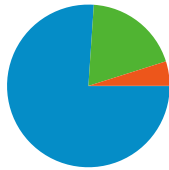

Site Usage

125,614 Visits

38.55% Bounce Rate

799,823 Pageviews

00:04:19 Avg. Time on Site

6.37 Pages/Visit

53.55% % New Visits

Traffic Sources Overview

- **Search Engines**
95,546.00 (76.06%)
- **Direct Traffic**
23,938.00 (19.06%)
- **Referring Sites**
6,128.00 (4.88%)
- **Other**
2 (> 0.00%)

Map Overlay

Visitors Overview

Visitors
67,645

Content Overview

All traffic sources sent a total of 125,614 visits

- **Search Engines**
95,546.00 (76.06%)
- **Direct Traffic**
23,938.00 (19.06%)
- **Referring Sites**
6,128.00 (4.88%)
- **Other**
2 (> 0.00%)

Top Traffic Sources

125,614 visits came from 136 countries/territories

Site Usage						
Visits	Pages/Visit	Avg. Time on Site	% New Visits	Bounce Rate		
125,614 % of Site Total: 100.00%	6.37 Site Avg: 6.37 (0.00%)	00:04:19 Site Avg: 00:04:19 (0.00%)	53.60% Site Avg: 53.55% (0.10%)	38.55% Site Avg: 38.55% (0.00%)		
Country/Territory	Visits	Pages/Visit	Avg. Time on Site	% New Visits	Bounce Rate	
United Kingdom	121,798	6.44	00:04:21	52.80%	38.06%	
United States	717	2.56	00:03:19	94.70%	61.65%	
(not set)	503	6.67	00:04:59	41.75%	29.42%	
Ireland	266	3.08	00:02:04	90.23%	68.42%	
Germany	193	6.08	00:04:05	75.65%	41.97%	
Canada	175	2.18	00:01:18	90.86%	69.71%	
Australia	165	2.91	00:02:11	82.42%	61.21%	
United Arab Emirates	144	4.06	00:03:26	83.33%	43.75%	
India	89	3.82	00:04:32	85.39%	51.69%	